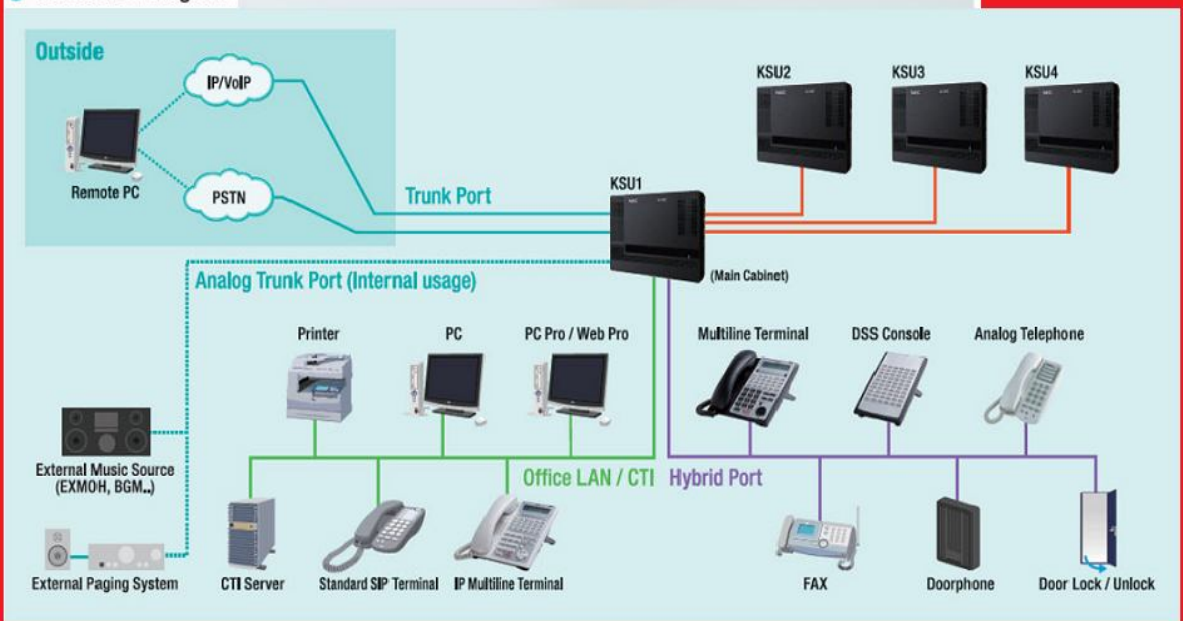

SPECIAL OFFER

NEC PABX -BD 119 ONLY

BATEC is pleased to offer you a very interesting promotion on the NEC PABX SL1000 & NEC Display 12/24 keys phone.

The Prices of which are as follows:

NECSL1000 Main Unit @ BD 119/-

NEC Display 24 Keys Phone [black] @ BD 26/-

NEC Display 12 Keys Phone [black] @ BD 22/-

● Connection Diagram

Contact : Bahrain Advanced Technology Co. W.L.L

Tel : (973) 1774 0400 / (973) 1772 0749 Email : sales@batec.com